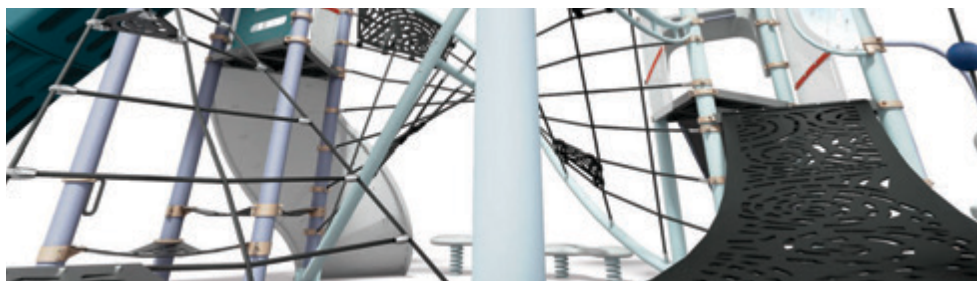

Developmental Benefits:

- Sensory: Vestibular+, Proprioception, Tactile, Visual, Auditory
- Motor Skills: Agility, Balance, Coordination, Endurance, Fine Motor, Eye-hand Coordination, Motor Planning, Core, Upper & Lower Body Strength
- Cognitive Skills: Problem Solving, Strategic Thinking
- Social/Emotional Skills: Cooperation, Social Skill Development, Imaginative Play