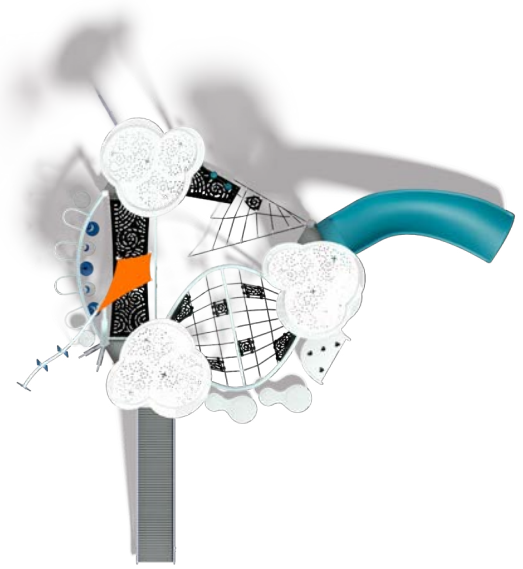

SL
landscape
structures®

Smart Play®
Billows™

Smart Play® Billows™

Discover Billows™

Offering everything you need for a thrilling atmospheric adventure, from a swift Alpine™ Slide ride to the twisted highs and lows of the mighty Flex Climber. Kids will flock to this flowy circuit of lighthearted fun that interconnects multiple levels of play amidst its light and airy color palette.

Built-in shade floats above like clouds, encouraging imaginations to soar. Kids can bounce their way across the sky on the SwiggleKnots™ bridge, achieve dynamic new heights via the attached Mobius® Climber and enjoy a rich sensory experience on the Rollerslide. Add an iconic kite, a rainbow of hot air balloons and a slew of unexpected shadow surprises, and you're ready for take-off

Features:

- Innovative design includes lots of activities in a compact space, requiring less surfacing
- Colorful and artistic DigiFuse® accents add to the floaty aesthetic
- Designing your own is quick and easy with our recommended color scheme or your color choices
- Built-in shade
- ADA compliant
- Direct bury