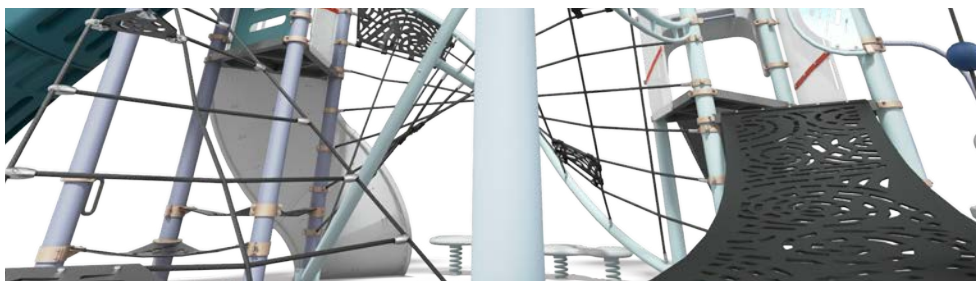

Developmental Benefits:

- Sensory: Vestibular+, Proprioception, Tactile, Visual, Auditory
- Motor Skills: Agility, Balance, Coordination, Endurance, Fine Motor, Eye-hand Coordination, Motor Planning, Core, Upper & Lower Body Strength
- Cognitive Skills: Problem Solving, Strategic Thinking
- Social/Emotional Skills: Cooperation, Social Skill Development, Imaginative Play